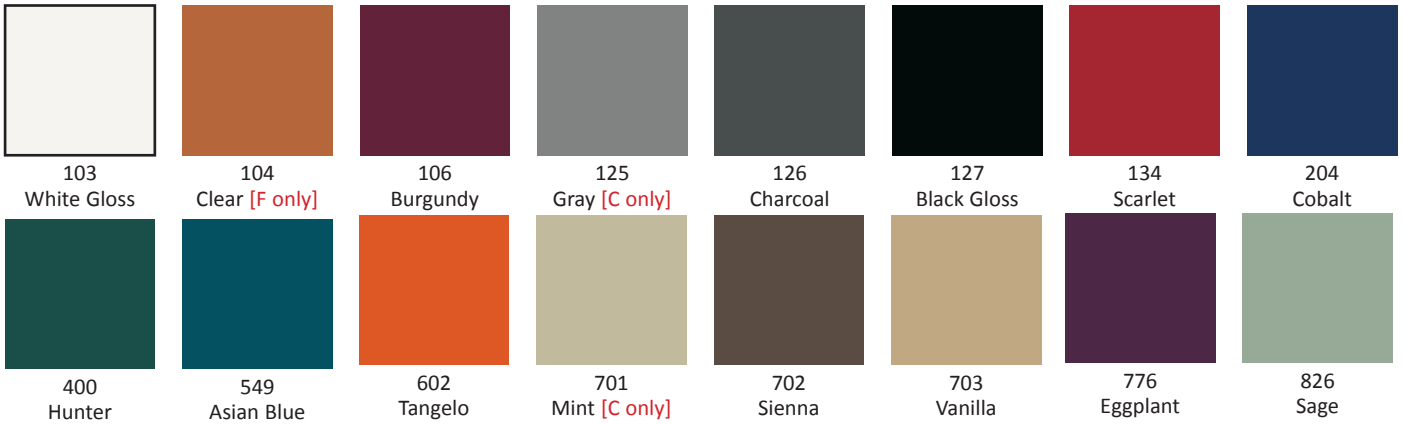

**Gloss**

**Matte**

**Metallic**

**C only** = now available in ceramic only.  
**F only** = now available in fiberglass only.  
**Dist. only** = only available to distributors & only on Ravello [minimum order]

**colors that are discontinued:**  
 clear 104 (C)  
 gray 125 (F)  
 mint 701 (F)  
 blue opal 705 (both)  
 canary 706 (both)  
 forest 707 (both)  
 taupe 121 (both)  
 oyster 303 (F)  
 steel 628  
 gold dust 950 (both)  
 champagne 951 (both)  
 black pearl 953 (both)  
 black matte texture 135 (both)  
 sandstone texture 503 (both)  
 malibu sun texture 505 (both)  
 copper canyon texture 512 (both)  
 gold coast texture 513 (both)

*Orders accepted until 8/29; not available after 9/1.*

**Textured**

\* Due to environmental reasons, we have chosen to reformulate Golden Bronze. Please request a new color chip so you can see the new color. Although we are fulfilling requests as soon as possible, please allow 3-4 weeks for your new chip to arrive.

Orders using the "old" color will be accepted until 9/12; the new Golden Bronze will be used on all orders after that.

Color variations are inherent characteristics of all ceramic. Colors are represented as accurately as possible. Photographic procedures and printers may alter the colors and images shown may vary from the photo. For best results please call for a sample. Gainey ceramic planters proudly made in the U.S. A.