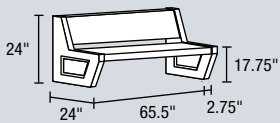

Image Area:
31" W x 33" H

CLASSIC PRECAST PLANTERS

ROUND PLANTERS

HEXAGON PLANTERS

OXFORD PLANTER

TAPERED PLANTER

CROCUS PLANTERS

PAVILION PLANTERS

SQUARE PLANTERS

RECTANGLE PLANTERS

STACKABLE PLANTERS

CLASSIC PRECAST BENCHES AND PICNIC TABLES

PLAZA BENCH

WELLINGTON BENCH

PICNIC TABLES

PARK BENCH