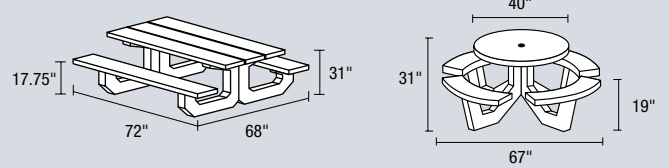

Image Area:
31" W x 33" H

CLASSIC PRECAST PLANTERS

ROUND PLANTERS

HEXAGON PLANTERS

OXFORD PLANTER

TAPERED PLANTER

CROCUS PLANTERS

PAVILION PLANTERS

SQUARE PLANTERS

RECTANGLE PLANTERS

STACKABLE PLANTERS

CLASSIC PRECAST BENCHES AND PICNIC TABLES

PLAZA BENCH

WELLINGTON BENCH

PICNIC TABLES

PARK BENCH