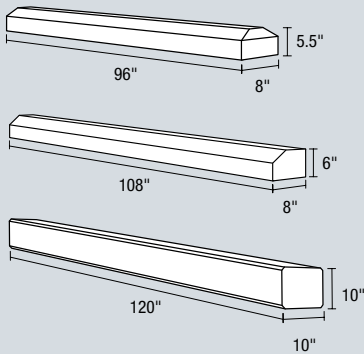

PARKING CURBS