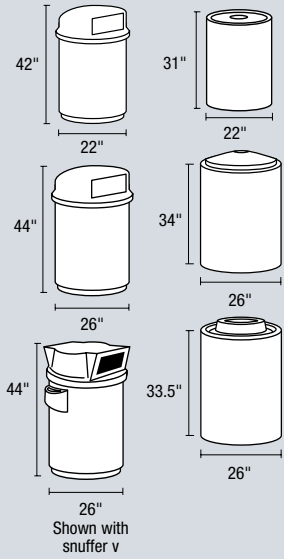

40.25" / 44-01400

36" / 44-01300

24" / 44-01200

18.5" / 44-01100

Horizontal measurement
based on outside diameter

GFRC SERIES - WASTE CONTAINERS AND ASH URNS

ASH URNS

Tuscany
14" x 20.5"
44-05514

Image Area:
31" W x 33" H

CLASSIC PRECAST PLANTERS

ROUND PLANTERS

HEXAGON PLANTERS

OXFORD PLANTER

TAPERED PLANTER

CROCUS PLANTERS

PAVILION PLANTERS

SQUARE PLANTERS

RECTANGLE PLANTERS

STACKABLE PLANTERS

CLASSIC PRECAST BENCHES AND PICNIC TABLES

PLAZA BENCH

WELLINGTON BENCH

PICNIC TABLES

PARK BENCH

BRANDON BENCH

PICNIC TABLES

WESTON BENCH

GARDEN BENCH

CLASSIC PRECAST WASTE CONTAINERS, SNUFFERS AND BOLLARDS

ROUND WASTE CONTAINER

BOLLARDS

SQUARE WASTE CONTAINER