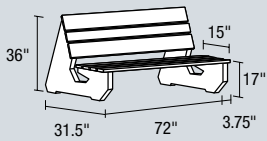

Image Area:
31" W x 33" H

CLASSIC PRECAST PLANTERS

ROUND PLANTERS

HEXAGON PLANTERS

OXFORD PLANTER

TAPERED PLANTER

CROCUS PLANTERS

PAVILION PLANTERS

SQUARE PLANTERS

RECTANGLE PLANTERS

STACKABLE PLANTERS

CLASSIC PRECAST BENCHES AND PICNIC TABLES

PLAZA BENCH

WELLINGTON BENCH

PICNIC TABLES

PARK BENCH