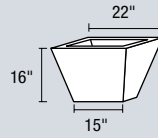

Interior Cavity*:
12" W x 24" L x 6" H

BOULDER 3
44-01010

Interior Cavity*:
12" W x 20" L x 14" H

BOULDER 4
44-01020

BOULDER 5
44-01030

BOULDER 6
44-01040

BOULDER 7
44-01050

BOULDER 8
44-01060

Interior Cavity*:
28" W x 30" L x 32" H

BOULDER 9
44-01070

BOULDER 12
44-01092

BOULDER 13
44-01093

TEE-BOX FAIRWAY MARKERS

44-01060

Image Area:
31" W x 33" H

44-01093

Image Area:
31" W x 33" H

CLASSIC PRECAST PLANTERS

ROUND PLANTERS

HEXAGON PLANTERS

OXFORD PLANTER

TAPERED PLANTER

CROCUS PLANTERS

PAVILION PLANTERS

SQUARE PLANTERS

RECTANGLE PLANTERS

STACKABLE PLANTERS

CLASSIC PRECAST BENCHES AND PICNIC TABLES

PLAZA BENCH

WELLINGTON BENCH

PICNIC TABLES

PARK BENCH