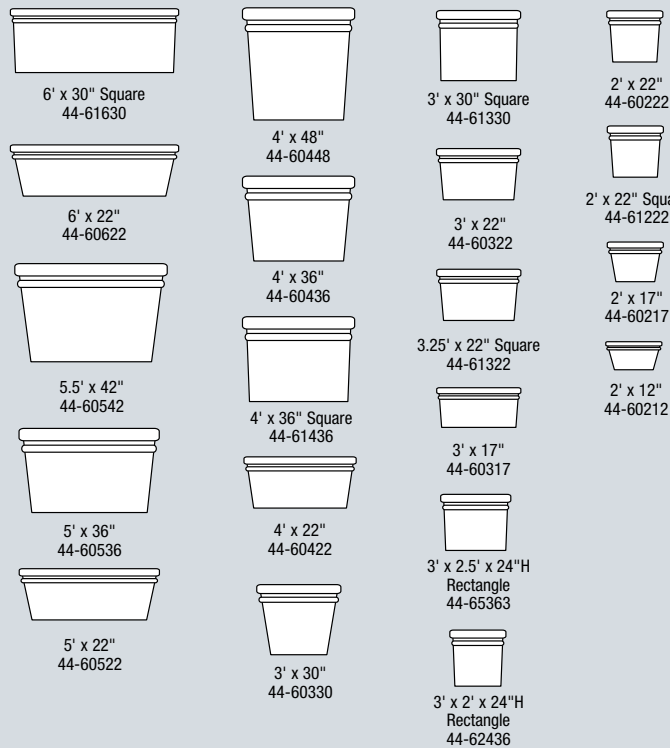

GFRC SERIES - PLANTERS

ELAN

SANTA FE

HIGHLINE

CONTEMPRA

NEWPORT

OXFORD