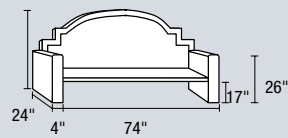

40.25" / 44-01400

36" / 44-01300

24" / 44-01200

18.5" / 44-01100

Horizontal measurement
based on outside diameter

GFRC SERIES - WASTE CONTAINERS AND ASH URNS

ASH URNS

Tuscany
14" x 20.5"
44-05514

Interior Cavity*:
28" W x 30" L x 32" H

BOULDER 9
44-01070

BOULDER 12
44-01092

BOULDER 13
44-01093

TEE-BOX FAIRWAY MARKERS

44-01060

Image Area:
31" W x 33" H

44-01093

Image Area:
31" W x 33" H

CLASSIC PRECAST PLANTERS

ROUND PLANTERS

HEXAGON PLANTERS

OXFORD PLANTER

TAPERED PLANTER

CROCUS PLANTERS

PAVILION PLANTERS

SQUARE PLANTERS

RECTANGLE PLANTERS

STACKABLE PLANTERS

CLASSIC PRECAST BENCHES AND PICNIC TABLES

PLAZA BENCH

WELLINGTON BENCH

PICNIC TABLES

PARK BENCH