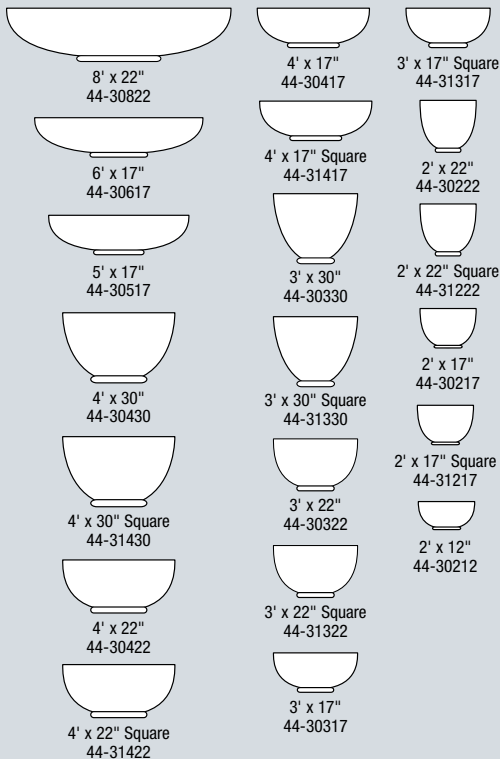

GFRC SERIES - PLANTERS

ELAN

SANTA FE

HIGHLINE

CONTEMPRA

NEWPORT

OXFORD