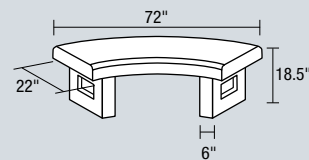

WESTON BENCH