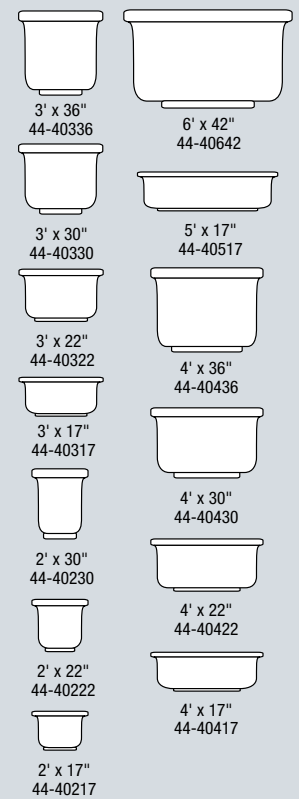

GFRC SERIES - PLANTERS

ELAN

SANTA FE

HIGHLINE

CONTEMPRA

NEWPORT

OXFORD