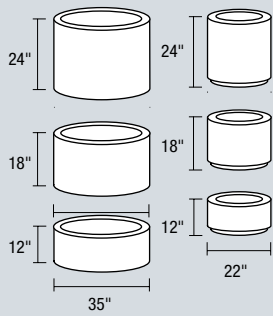

40.25" / 44-01400

36" / 44-01300

24" / 44-01200

18.5" / 44-01100

Horizontal measurement
based on outside diameter

GFRC SERIES - WASTE CONTAINERS AND ASH URNS

ASH URNS

Tuscany
14" x 20.5"
44-05514

Interior Cavity*:
12" W x 24" L x 6" H

BOULDER 3
44-01010

Interior Cavity*:
12" W x 20" L x 14" H

BOULDER 4
44-01020

BOULDER 5
44-01030

BOULDER 6
44-01040

BOULDER 7
44-01050

BOULDER 8
44-01060

Interior Cavity*:
28" W x 30" L x 32" H

BOULDER 9
44-01070

BOULDER 12
44-01092

BOULDER 13
44-01093

TEE-BOX FAIRWAY MARKERS

44-01060

Image Area:
31" W x 33" H

44-01093

Image Area:
31" W x 33" H

CLASSIC PRECAST PLANTERS

ROUND PLANTERS

HEXAGON PLANTERS

OXFORD PLANTER

TAPERED PLANTER

CROCUS PLANTERS

PAVILION PLANTERS