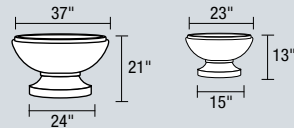

40.25" / 44-01400

36" / 44-01300

24" / 44-01200

18.5" / 44-01100

Horizontal measurement
based on outside diameter

GFRC SERIES - WASTE CONTAINERS AND ASH URNS

ASH URNS

Tuscany
14" x 20.5"
44-05514

Interior Cavity*:
28" W x 30" L x 32" H

BOULDER 9
44-01070

BOULDER 12
44-01092

BOULDER 13
44-01093

TEE-BOX FAIRWAY MARKERS

44-01060

Image Area:
31" W x 33" H

44-01093

Image Area:
31" W x 33" H

CLASSIC PRECAST PLANTERS

ROUND PLANTERS

HEXAGON PLANTERS

OXFORD PLANTER

TAPERED PLANTER

CROCUS PLANTERS

PAVILION PLANTERS

SQUARE PLANTERS

RECTANGLE PLANTERS

STACKABLE PLANTERS

CLASSIC PRECAST BENCHES AND PICNIC TABLES

PLAZA BENCH

WELLINGTON BENCH

PICNIC TABLES

PARK BENCH