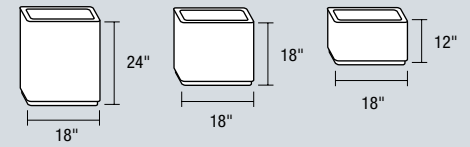

Interior Cavity*:
12" W x 24" L x 6" H

BOULDER 3
44-01010

Interior Cavity*:
12" W x 20" L x 14" H

BOULDER 4
44-01020

BOULDER 5
44-01030

BOULDER 6
44-01040

BOULDER 7
44-01050

BOULDER 8
44-01060

Interior Cavity*:
28" W x 30" L x 32" H

BOULDER 9
44-01070

BOULDER 12
44-01092

BOULDER 13
44-01093

TEE-BOX FAIRWAY MARKERS

44-01060

Image Area:
31" W x 33" H

44-01093

Image Area:
31" W x 33" H

CLASSIC PRECAST PLANTERS

ROUND PLANTERS

HEXAGON PLANTERS

OXFORD PLANTER

TAPERED PLANTER

CROCUS PLANTERS

PAVILION PLANTERS

SQUARE PLANTERS

RECTANGLE PLANTERS

STACKABLE PLANTERS

CLASSIC PRECAST BENCHES AND PICNIC TABLES

PLAZA BENCH

WELLINGTON BENCH

PICNIC TABLES

PARK BENCH