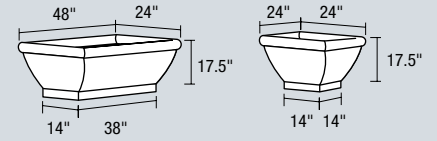

Interior Cavity*:
28" W x 30" L x 32" H

BOULDER 9
44-01070

BOULDER 12
44-01092

BOULDER 13
44-01093

TEE-BOX FAIRWAY MARKERS

44-01060

Image Area:
31" W x 33" H

44-01093

Image Area:
31" W x 33" H

CLASSIC PRECAST PLANTERS

ROUND PLANTERS

HEXAGON PLANTERS

OXFORD PLANTER

TAPERED PLANTER

CROCUS PLANTERS

PAVILION PLANTERS

SQUARE PLANTERS

RECTANGLE PLANTERS

STACKABLE PLANTERS

CLASSIC PRECAST BENCHES AND PICNIC TABLES

PLAZA BENCH

WELLINGTON BENCH

PICNIC TABLES

PARK BENCH