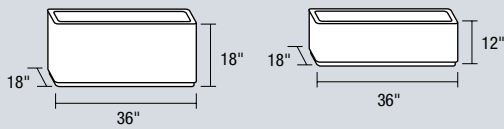

Interior Cavity*:
28" W x 30" L x 32" H

BOULDER 9
44-01070

BOULDER 12
44-01092

BOULDER 13
44-01093

TEE-BOX FAIRWAY MARKERS

44-01060

Image Area:
31" W x 33" H

44-01093

Image Area:
31" W x 33" H

CLASSIC PRECAST PLANTERS

ROUND PLANTERS

HEXAGON PLANTERS

OXFORD PLANTER

TAPERED PLANTER

CROCUS PLANTERS

PAVILION PLANTERS

SQUARE PLANTERS

RECTANGLE PLANTERS

STACKABLE PLANTERS

CLASSIC PRECAST BENCHES AND PICNIC TABLES

PLAZA BENCH

WELLINGTON BENCH

PICNIC TABLES

PARK BENCH