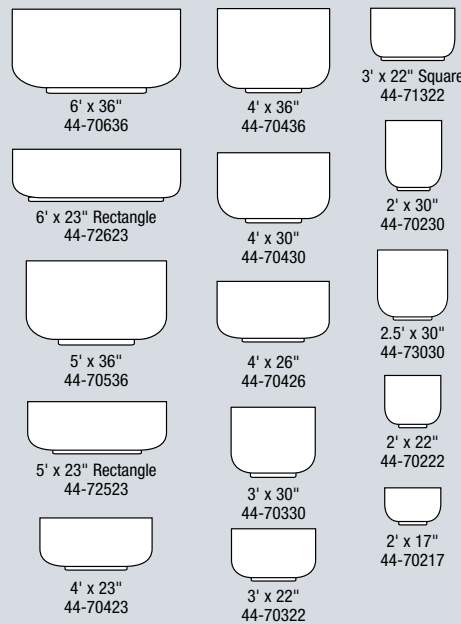

GFRC SERIES - PLANTERS

ELAN

SANTA FE

HIGHLINE

CONTEMPRA

NEWPORT

OXFORD