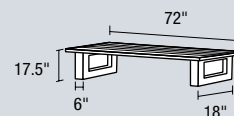

Image Area:
31" W x 33" H

CLASSIC PRECAST PLANTERS

ROUND PLANTERS

HEXAGON PLANTERS

OXFORD PLANTER

TAPERED PLANTER

CROCUS PLANTERS

PAVILION PLANTERS

SQUARE PLANTERS

RECTANGLE PLANTERS

STACKABLE PLANTERS

CLASSIC PRECAST BENCHES AND PICNIC TABLES

PLAZA BENCH

WELLINGTON BENCH

PICNIC TABLES

PARK BENCH

BRANDON BENCH

PICNIC TABLES

WESTON BENCH

GARDEN BENCH

CLASSIC PRECAST WASTE CONTAINERS, SNUFFERS AND BOLLARDS

ROUND WASTE CONTAINER

BOLLARDS

SQUARE WASTE CONTAINER