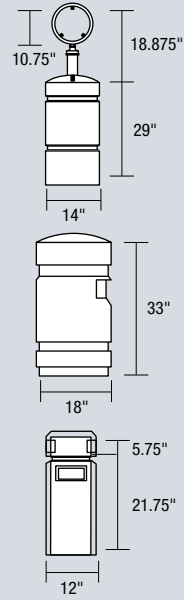

CLASSIC PRECAST WASTE CONTAINERS, SNUFFERS AND BOLLARDS

ROUND WASTE CONTAINER

BOLLARDS

SQUARE WASTE CONTAINER

OCTAGON WASTE CONTAINER

SNUFFERS

ACCESSORIES

SPLASH PADS

PARKING CURBS

BOAT RAMP

BIKE STAND

RAIN DRAIN