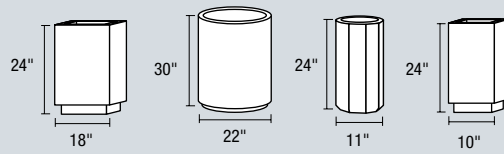

OCTAGON WASTE CONTAINER

SNUFFERS