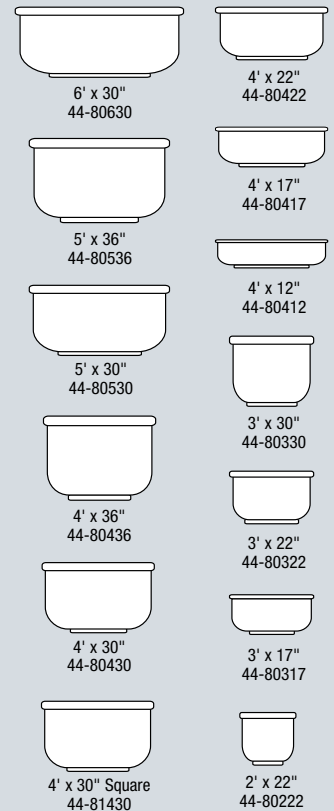

GFRC SERIES - PLANTERS

ELAN

SANTA FE

HIGHLINE

CONTEMPRA

NEWPORT

OXFORD